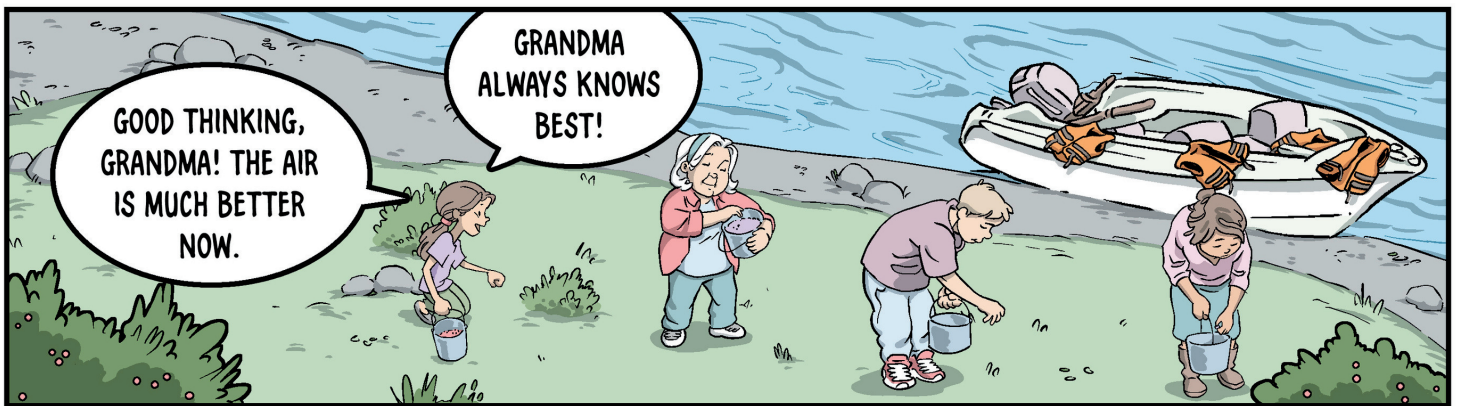

HOW?

WITH THE ALASKA
WILDFIRE EXPLORER
TOOL, WE CAN SEE
CURRENT AND
FORECASTED SMOKE
CONDITIONS.

YEAH, IT
LOOKS LIKE
THE AIR IS
UNHEALTHY
RIGHT NOW.

BUT
IT LOOKS
LIKE THE AIR
QUALITY WILL
BE BETTER THIS
EVENING... LET'S
GO THEN!